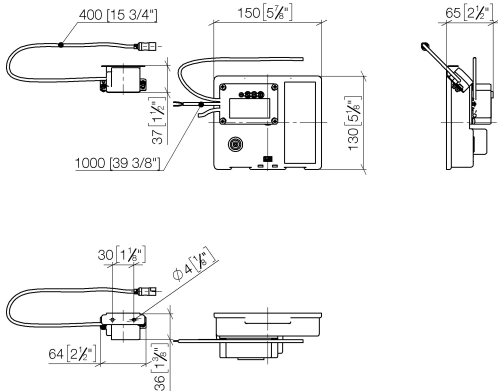

Required miscellaneous

eSET Touchfree Basin mixer with temperature setting for combining with wall-mounted fittings - 35 741 970 90

- max. recess depth 125 mm
- min. recess depth 90 mm

Required miscellaneous

eSET Touchfree Basin mixer with temperature setting for combining with free-standing fittings - 35 740 970 90

Recommended miscellaneous

Extension for Touchfree 500 mm - 12 765 970 90

ST 010 204 2882
mm [inches]

eSET Touchfree Basin mixer without pop-up waste with temperature setting - Chrome

TARA

ST 010 204 2882

Fits: TARA, META

- 190mm projection
- fixed spout
- circular, air-enriched flow
- hole diameter 40 mm
- rosette Ø 60 mm
- 1/2" connection
- plug-link mounting
- max. flow 7 l/min
- lead-free
- This product can help a building meet the requirements of Green Building Rating Systems, e.g. LEED®, BREEAM®, DGNB