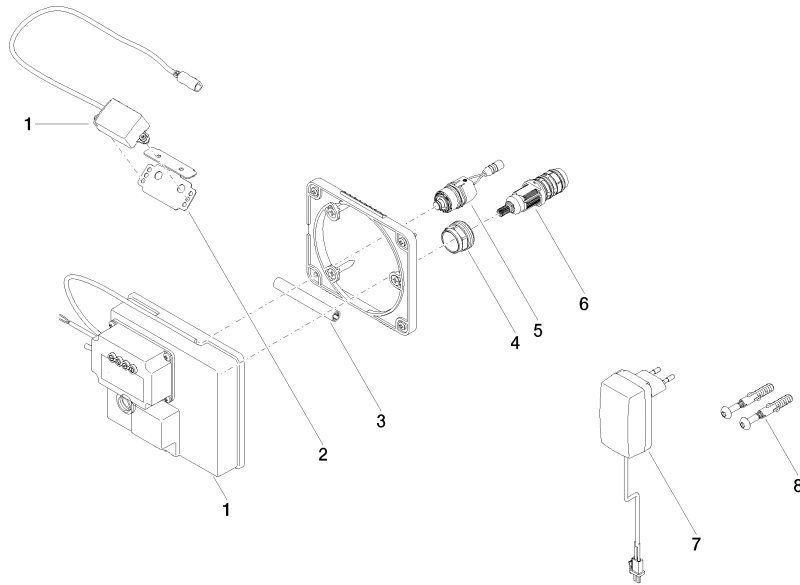

ST 010 204 2882

Spare parts list

No.	Item Number	Name	Quantity used	Delivery time
1	90 10 01 177 00 90	electronic accessories	1	2
2	90 17 20 199 00 90	holder	1	2
3	90 23 01 124 00 90	sleeve	1	2
4	09 23 10 129 90	nut	1	2
5	04 30 50 079 00 90	valve	1	2
6	90 15 02 013 00 90	cartridge	1	2
7	04 10 01 246 00 90	electronic accessories	1	2
8	04 30 31 024 01 90	fixing set	1	2