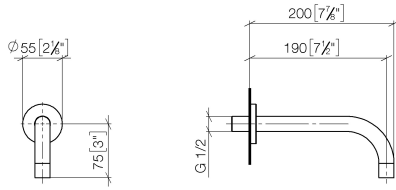

eSET Touchfree Basin mixer without pop-up waste with temperature setting - Chrome

TARA

ST 010 204 2882

Fits: TARA, META

- 190mm projection
- fixed spout
- circular, air-enriched flow
- hole diameter 40 mm
- rosette Ø 60 mm
- 1/2" connection
- plug-link mounting
- max. flow 7 l/min
- lead-free
- This product can help a building meet the requirements of Green Building Rating Systems, e.g. LEED®, BREEAM®, DGNB

Recommended miscellaneous

Concealed wall elbow -

35 085 970 90

- max. recess depth 163 mm
- min. recess depth 90 mm

eSET Touchfree Basin mixer without pop-up waste with temperature setting - Chrome

TARA

ST 010 204 2882

eSET Touchfree Basin mixer without pop-up waste with temperature setting - Chrome

TARA

ST 010 204 2882
mm [inches]

Flow rate chart

Certificates

WRAS_1811020. LGA_29119.

ST 010 204 2882

Spare parts list