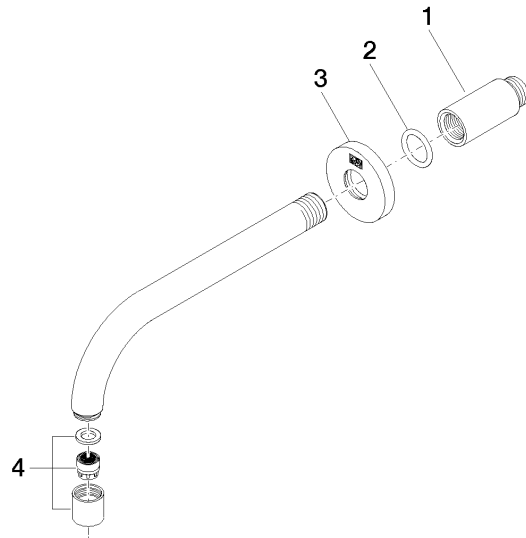

eSET Touchfree Basin mixer without pop-up waste with temperature setting - Chrome

TARA

ST 010 204 2882

Fits: TARA, META

- 190mm projection
- fixed spout
- circular, air-enriched flow
- hole diameter 40 mm
- rosette Ø 60 mm
- 1/2" connection
- plug-link mounting
- max. flow 7 l/min
- lead-free
- This product can help a building meet the requirements of Green Building Rating Systems, e.g. LEED®, BREEAM®, DGNB

Recommended miscellaneous

Concealed wall elbow -

35 085 970 90

- max. recess depth 163 mm
- min. recess depth 90 mm

eSET Touchfree Basin mixer without pop-up waste with temperature setting - Chrome

TARA

ST 010 204 2882

eSET Touchfree Basin mixer without pop-up waste with temperature setting - Chrome

TARA

ST 010 204 2882
mm [inches]

Flow rate chart

Certificates

WRAS_1811020. LGA_29119.

ST 010 204 2882

Spare parts list

No.	Item Number	Name	Quantity used	Delivery time
1	09 24 03 081 10 90	extension	1	2
2	90 14 10 026 00 90	seal	1	2
3	09 27 22 503-00	rosette	1	10
4	90 23 01 019 00-00	aerator	1	10